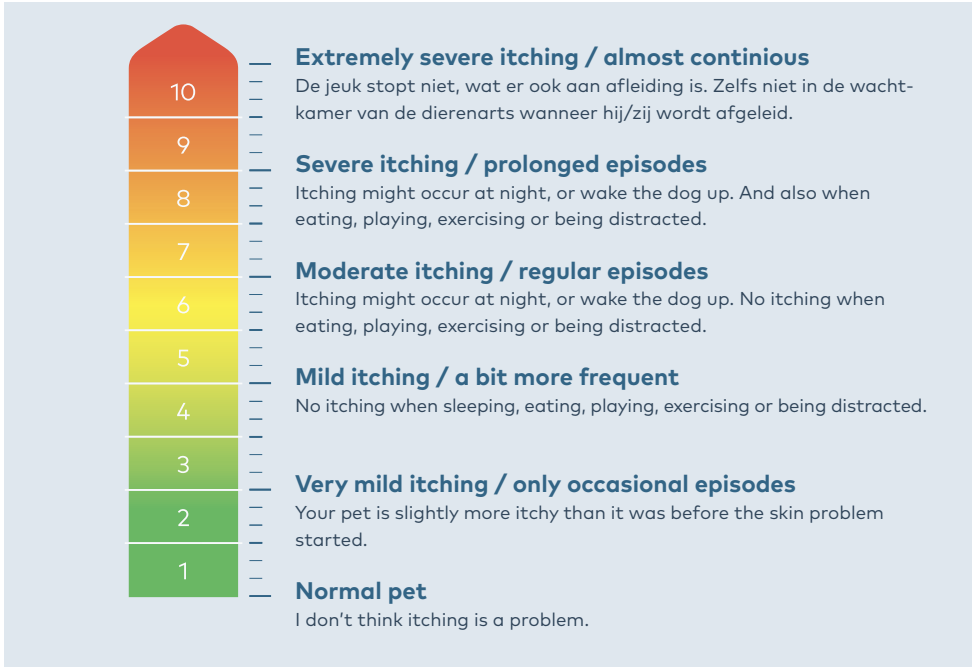

## Artuvetrin® Itching Scale

Mark the amount of itching  
of your pet on a scale  
from 1 to 10

# How itchy is your animal?

This scale is designed to measure the severity of itching.\* Read all the descriptions below starting from the bottom. Then use a marker pen to place a mark anywhere on the vertical line that runs down the left hand side to indicate the point at which you think your pet's level of itchiness lies. Itching can include: scratching, biting, licking, chewing, nibbling or rubbing.