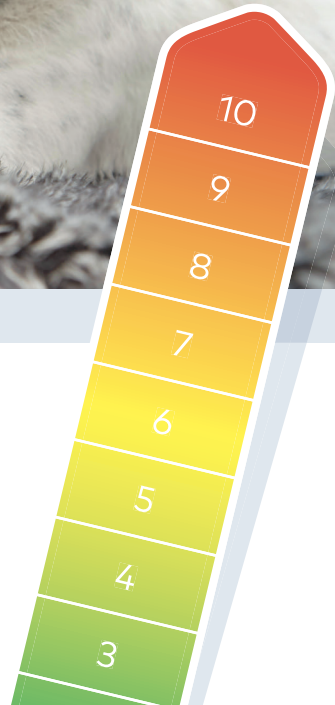

## Artuvetrin® Itching Scale

Mark the amount of itching  
of your pet on a scale  
from 1 to 10

# How itchy is your animal?

This scale is designed to measure the severity of itching.\* Read all the descriptions below starting from the bottom. Then use a marker pen to place a mark anywhere on the vertical line that runs down the left hand side to indicate the point at which you think your pet's level of itchiness lies. Itching can include: scratching, biting, licking, chewing, nibbling or rubbing.